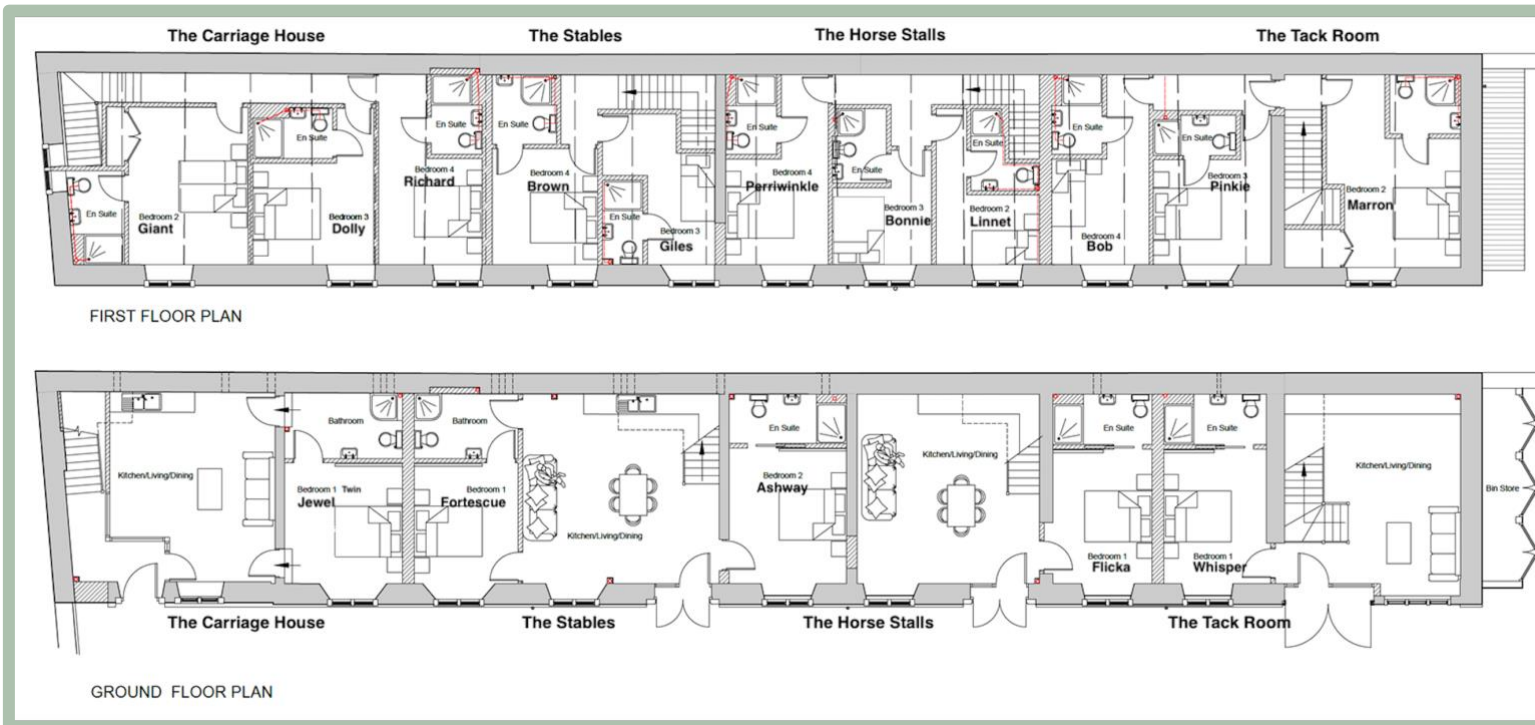

for further information visit
www.ncccoachhouse.com
email:
coachhouse@northcadburycourt.com

Carriage House (8 bed +2) (= 10) 1 Super King size (Ground floor) 1 Super King size or 2 Twin Beds 2 Super King size 1 Sofa Bed	Stables (7 bed +2) (= 9) 1 Super King size or 2 Twin Beds (Ground floor) 1 Super King (Ground floor) 1 Super King 1 Single Bed 1 Sofa Bed	Horse Stalls (7 bed) 1 Super King size (Ground floor) 2 King Size 1 Single Bed	Tack Room (8 bed) 1 Super King size (Ground floor) 1 Super King size or 2 Twin Beds 1 Super King size 1 King size